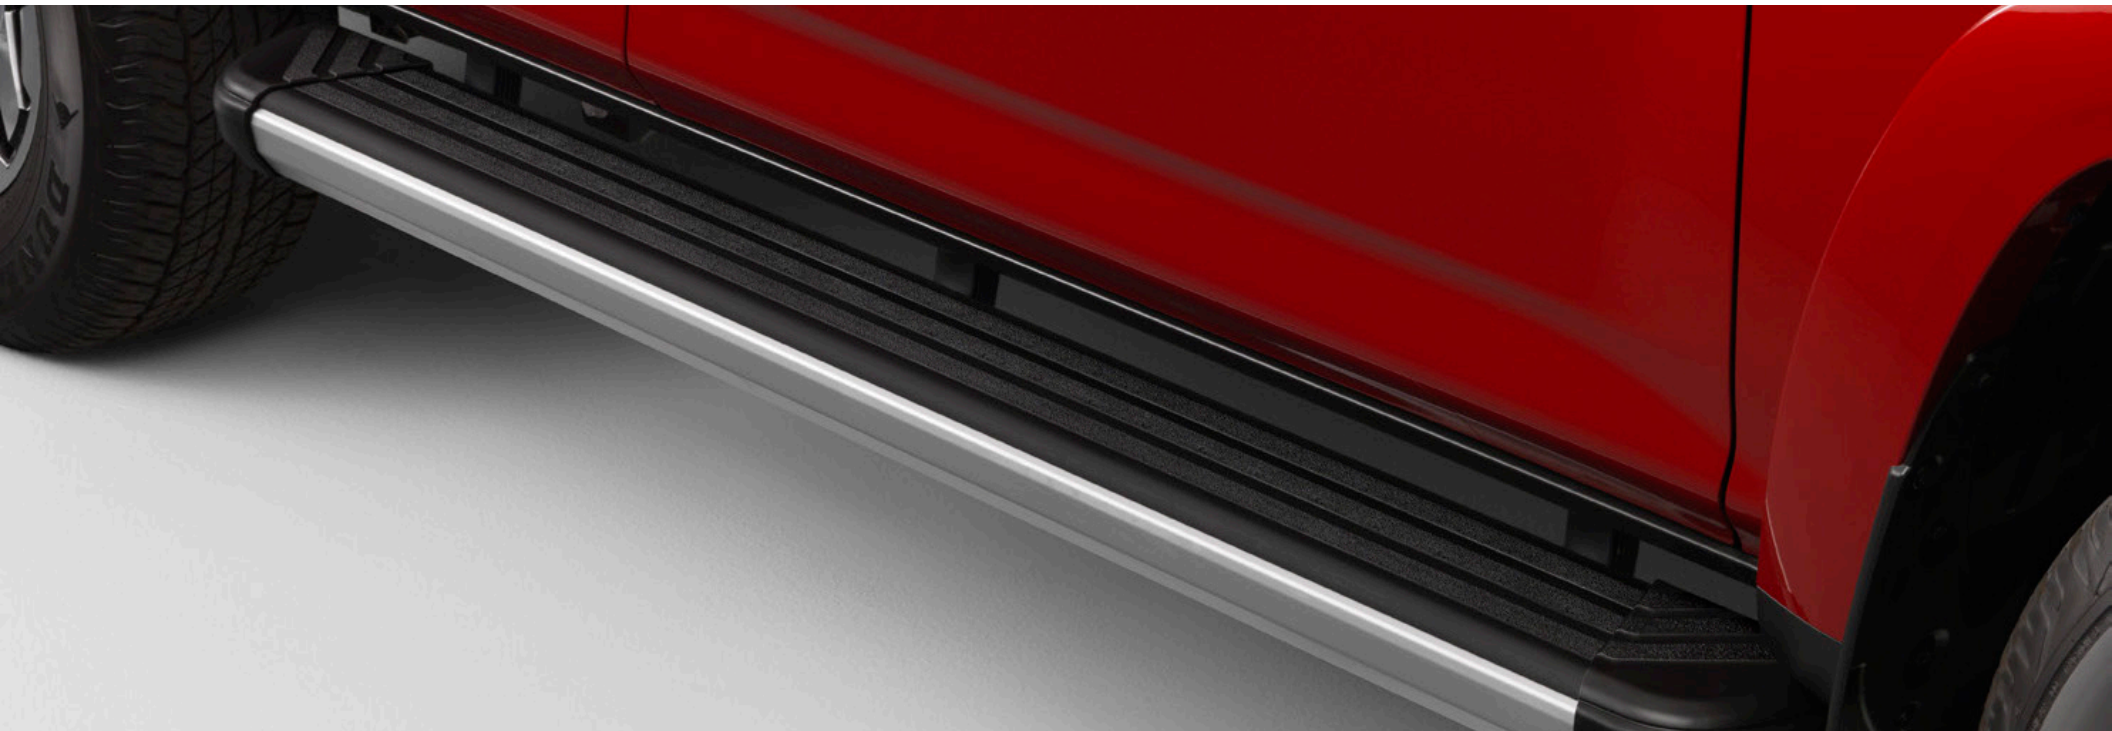

Running Boards-Chrome Detail

Hopping in and out of your 4Runner just got a bit easier thanks to these sturdy, stylish running boards.

- Skid-resistant step pads help ensure secure footing
- Streamlined and finished look