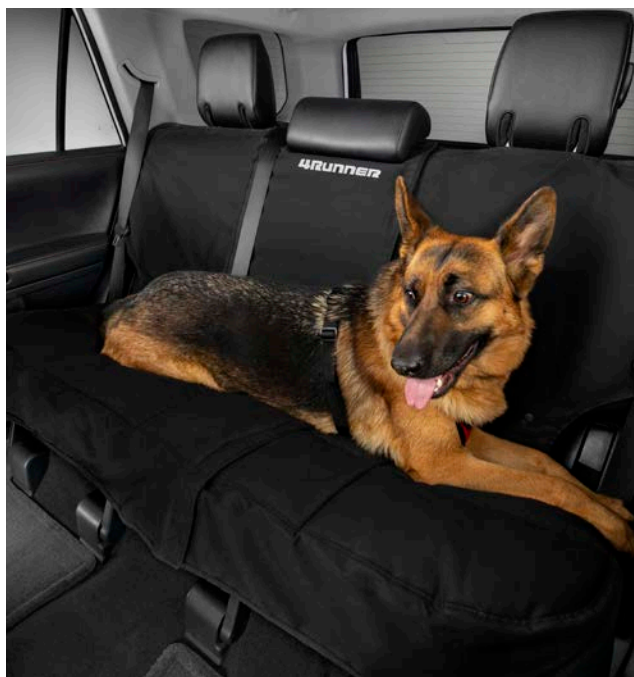

Cargo Tray⁵

Tough, flexible cargo tray helps keep damage from spills and everyday wear and tear to a minimum.

- Precisely engineered to fit the 4Runner's trunk floor and easy to install and remove
- The molded perimeter lip helps contain spills

Carpet Cargo Mat⁵

The ideal solution for helping keep the 4Runner's cargo area looking like new.

- Made of long-wearing material
- Helps prevent premature cargo area wear and tear
- Durable, skid-resistant backing helps keep the mat in place