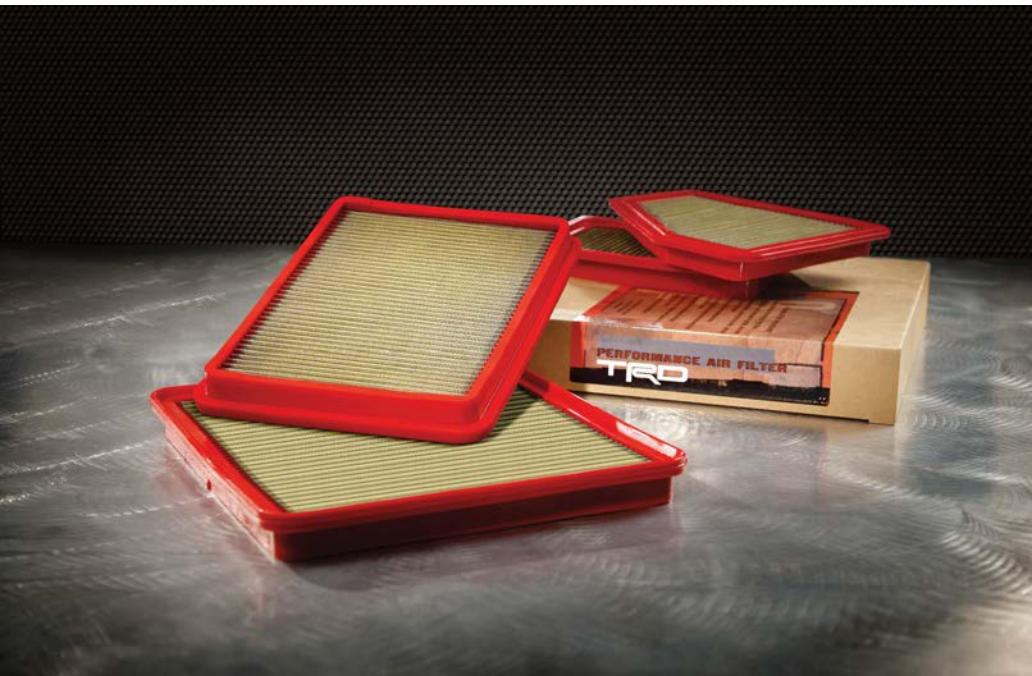

TRD Air Filter

For optimal engine protection and performance, the TRD air filter offers superb filtration and enhanced airflow.

- Four-ply filter element features durable, epoxy-coated mesh enclosure and elastomeric seal to help optimize a precise, leak-free fit.