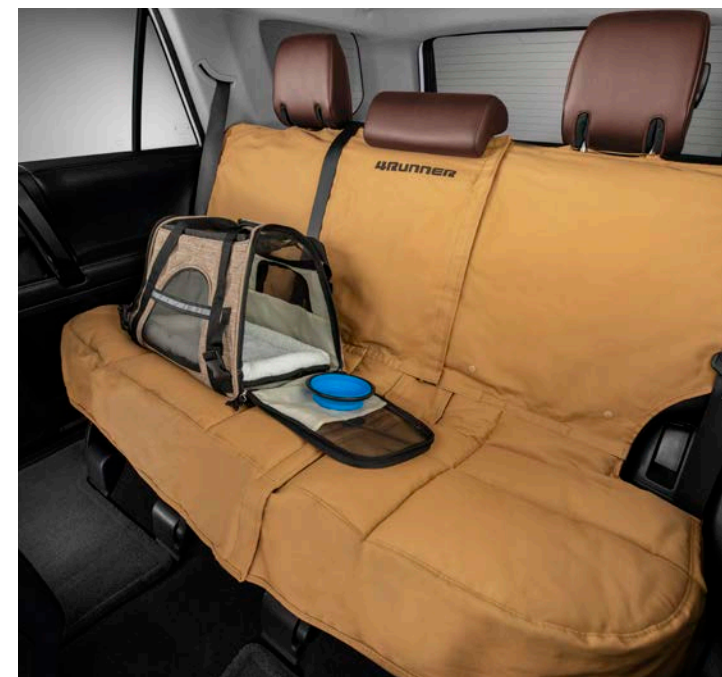

Cargo Cover⁵

Keep your precious cargo away from prying eyes with this cargo cover, custom-designed specifically for the 4Runner's cargo area.

- Attaches to cargo area side panels
- Helps protect against sun damage, fading and theft
- Made of durable, UV- and stain-resistant woven polyester
- Simple to install and remove

Cargo Tray⁵

Tough, flexible cargo tray helps keep damage from spills and everyday wear and tear to a minimum.

- Precisely engineered to fit the 4Runner's trunk floor and easy to install and remove
- The molded perimeter lip helps contain spills

Carpet Cargo Mat⁵

The ideal solution for helping keep the 4Runner's cargo area looking like new.

- Made of long-wearing material
- Helps prevent premature cargo area wear and tear
- Durable, skid-resistant backing helps keep the mat in place