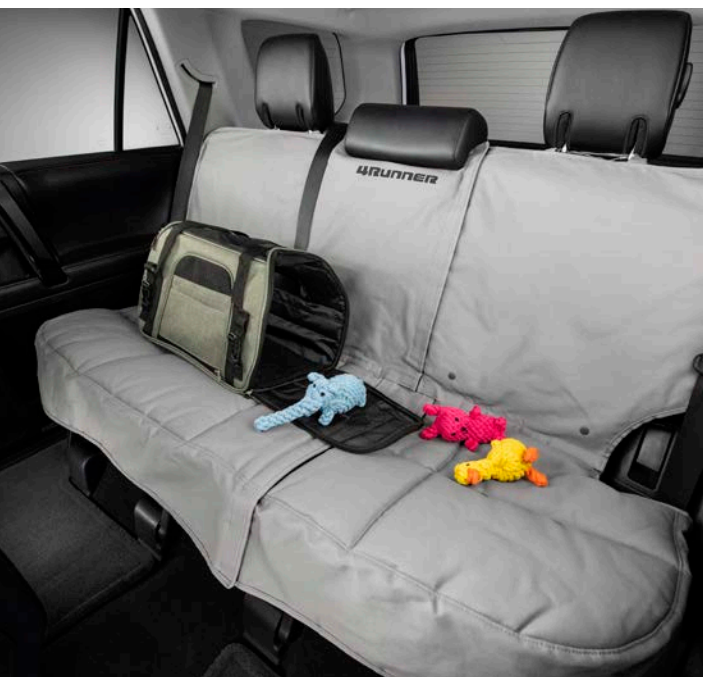

Cargo Cover⁵

Keep your precious cargo away from prying eyes with this cargo cover, custom-designed specifically for the 4Runner's cargo area.

- Attaches to cargo area side panels
- Helps protect against sun damage, fading and theft
- Made of durable, UV- and stain-resistant woven polyester
- Simple to install and remove

Cargo Tray⁵

Tough, flexible cargo tray helps keep damage from spills and everyday wear and tear to a minimum.

- Precisely engineered to fit the 4Runner's trunk floor and easy to install and remove
- The molded perimeter lip helps contain spills

Carpet Cargo Mat⁵

The ideal solution for helping keep the 4Runner's cargo area looking like new.

- Made of long-wearing material
- Helps prevent premature cargo area wear and tear
- Durable, skid-resistant backing helps keep the mat in place